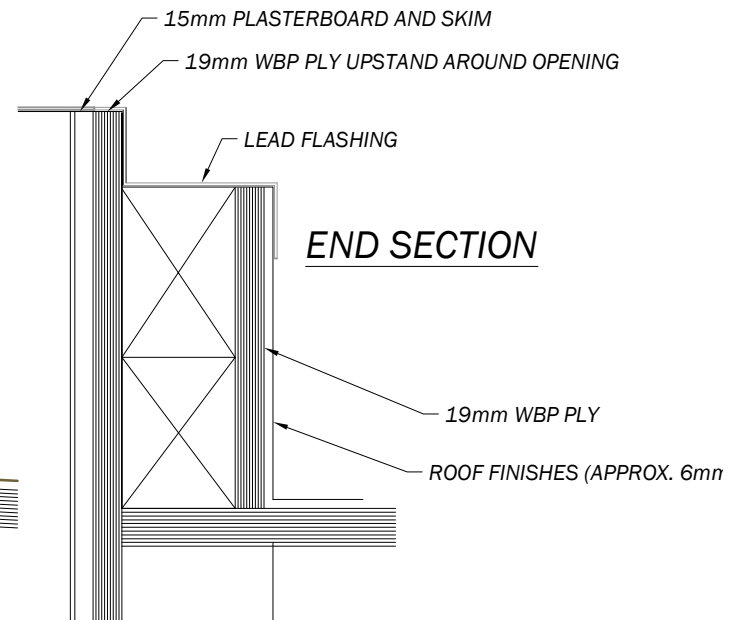

TYPICAL SECTION THROUGH OPENING

EAVES DETAIL

APEX DETAIL

END SECTION

- 15mm PLASTERBOARD AND SKIM
- 19mm WBP PLY UPSTAND AROUND OPENING
- LEAD FLASHING
- 19mm WBP PLY
- ROOF FINISHES (APPROX. 6mm)