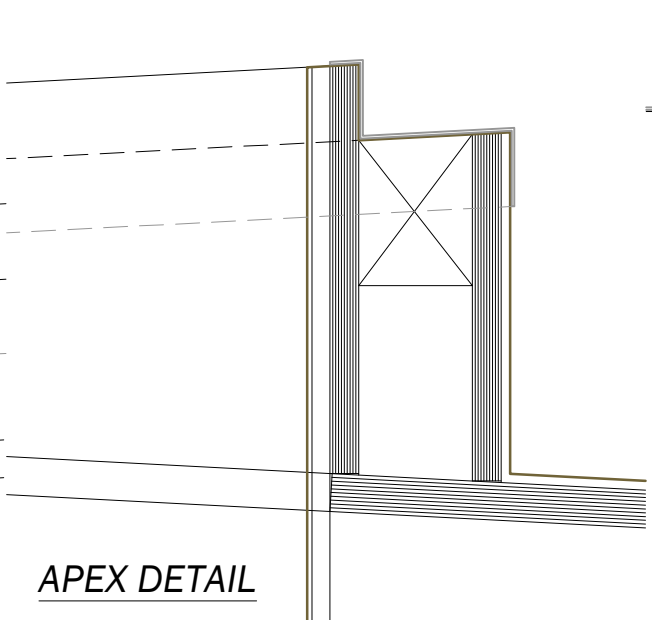

TYPICAL SECTION THROUGH OPENING

EAVES DETAIL

APEX DETAIL

END SECTION

- 15mm PLASTERBOARD AND SKIM
- 19mm WBP PLY UPSTAND AROUND OPENING
- LEAD FLASHING
- 19mm WBP PLY
- ROOF FINISHES (APPROX. 6mm)