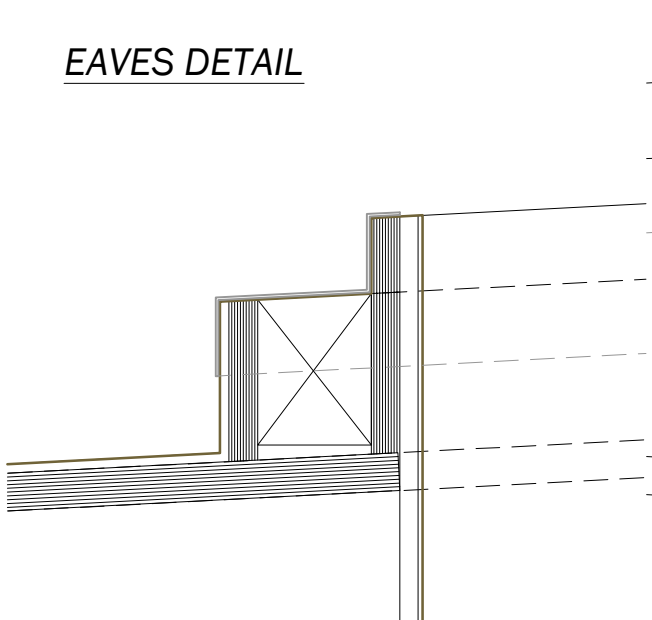

TYPICAL SECTION THROUGH OPENING

EAVES DETAIL

APEX DETAIL

END SECTION

- 15mm PLASTERBOARD AND SKIM
- 19mm WBP PLY UPSTAND AROUND OPENING
- LEAD FLASHING
- 19mm WBP PLY
- ROOF FINISHES (APPROX. 6mm)